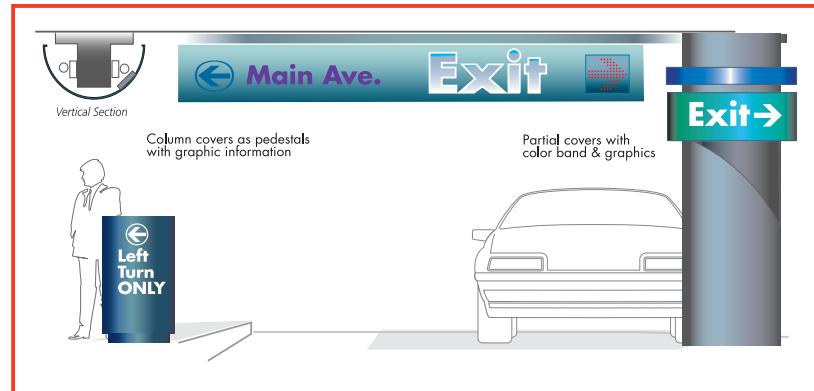

With a five year warranty, Vomarite remains in good condition after years of service. In short, Vomarite is simply the most durable available material for column covers, and associated applications.

Column covers can be used as full height covers, partial half covers for identity, freestanding kiosks, and sign units. Shown on the right is our exciting new concept of combining Vomarite covers with four-color photographic themes and graphics. This exciting concept offers an innovative approach in design beyond the ordinary.

Half column cover with stainless steel framed opening for illuminated graphic or monitor

Full column cover with four color graphics pictorial

Configurations

1. Single Column Cover
2. Double Extended
3. Kiosk and Display Use
4. Single Pedestal with Closed Top
5. Double Pedestal Used as Sign or Display.
6. Partial Column Cover
7. Variation with Symbols and Arrow
8. Half Column Cover Used as Sign
9. Full Round Cover as a Sign with Closed End
10. Full Round Cover as a Directory
11. Partial Vertical Round Cover Used as Parking Lot Exterior Marker Sign Attached to Light Pole